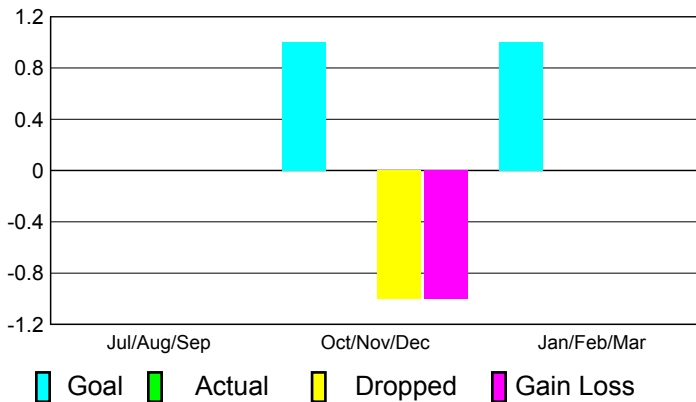

2010-2011 GMT Reports for District (or Undistricted) **District 4 L1**

GMT: **DANA M BIGGS**

Location: **CALIFORNIA**

GMT CA: **1**

CLUBS

**Club Results
2010-2011**

**Clubs
2009-2010**

Month	New Club Goal	Actual New Clubs	Actual Dropped Clubs	Gain/Loss of Clubs	Gain/Loss of Clubs
Jul/Aug/Sep	0	0	0	0	0
Oct/Nov/Dec	1	0	-1	-1	0
Jan/Feb/Mar	1	0	0	0	2
Totals	2	0	-1	-1	2

Club Results 2010-2011

Goal, New, Dropped, Gain/Loss

Comparison of Club Gain/Loss

Current Year Compared to the Previous Year

YTD Status Quo Clubs 2010-2011

Status Quo Clubs Compared to Status Quo Members

MEMBERSHIP